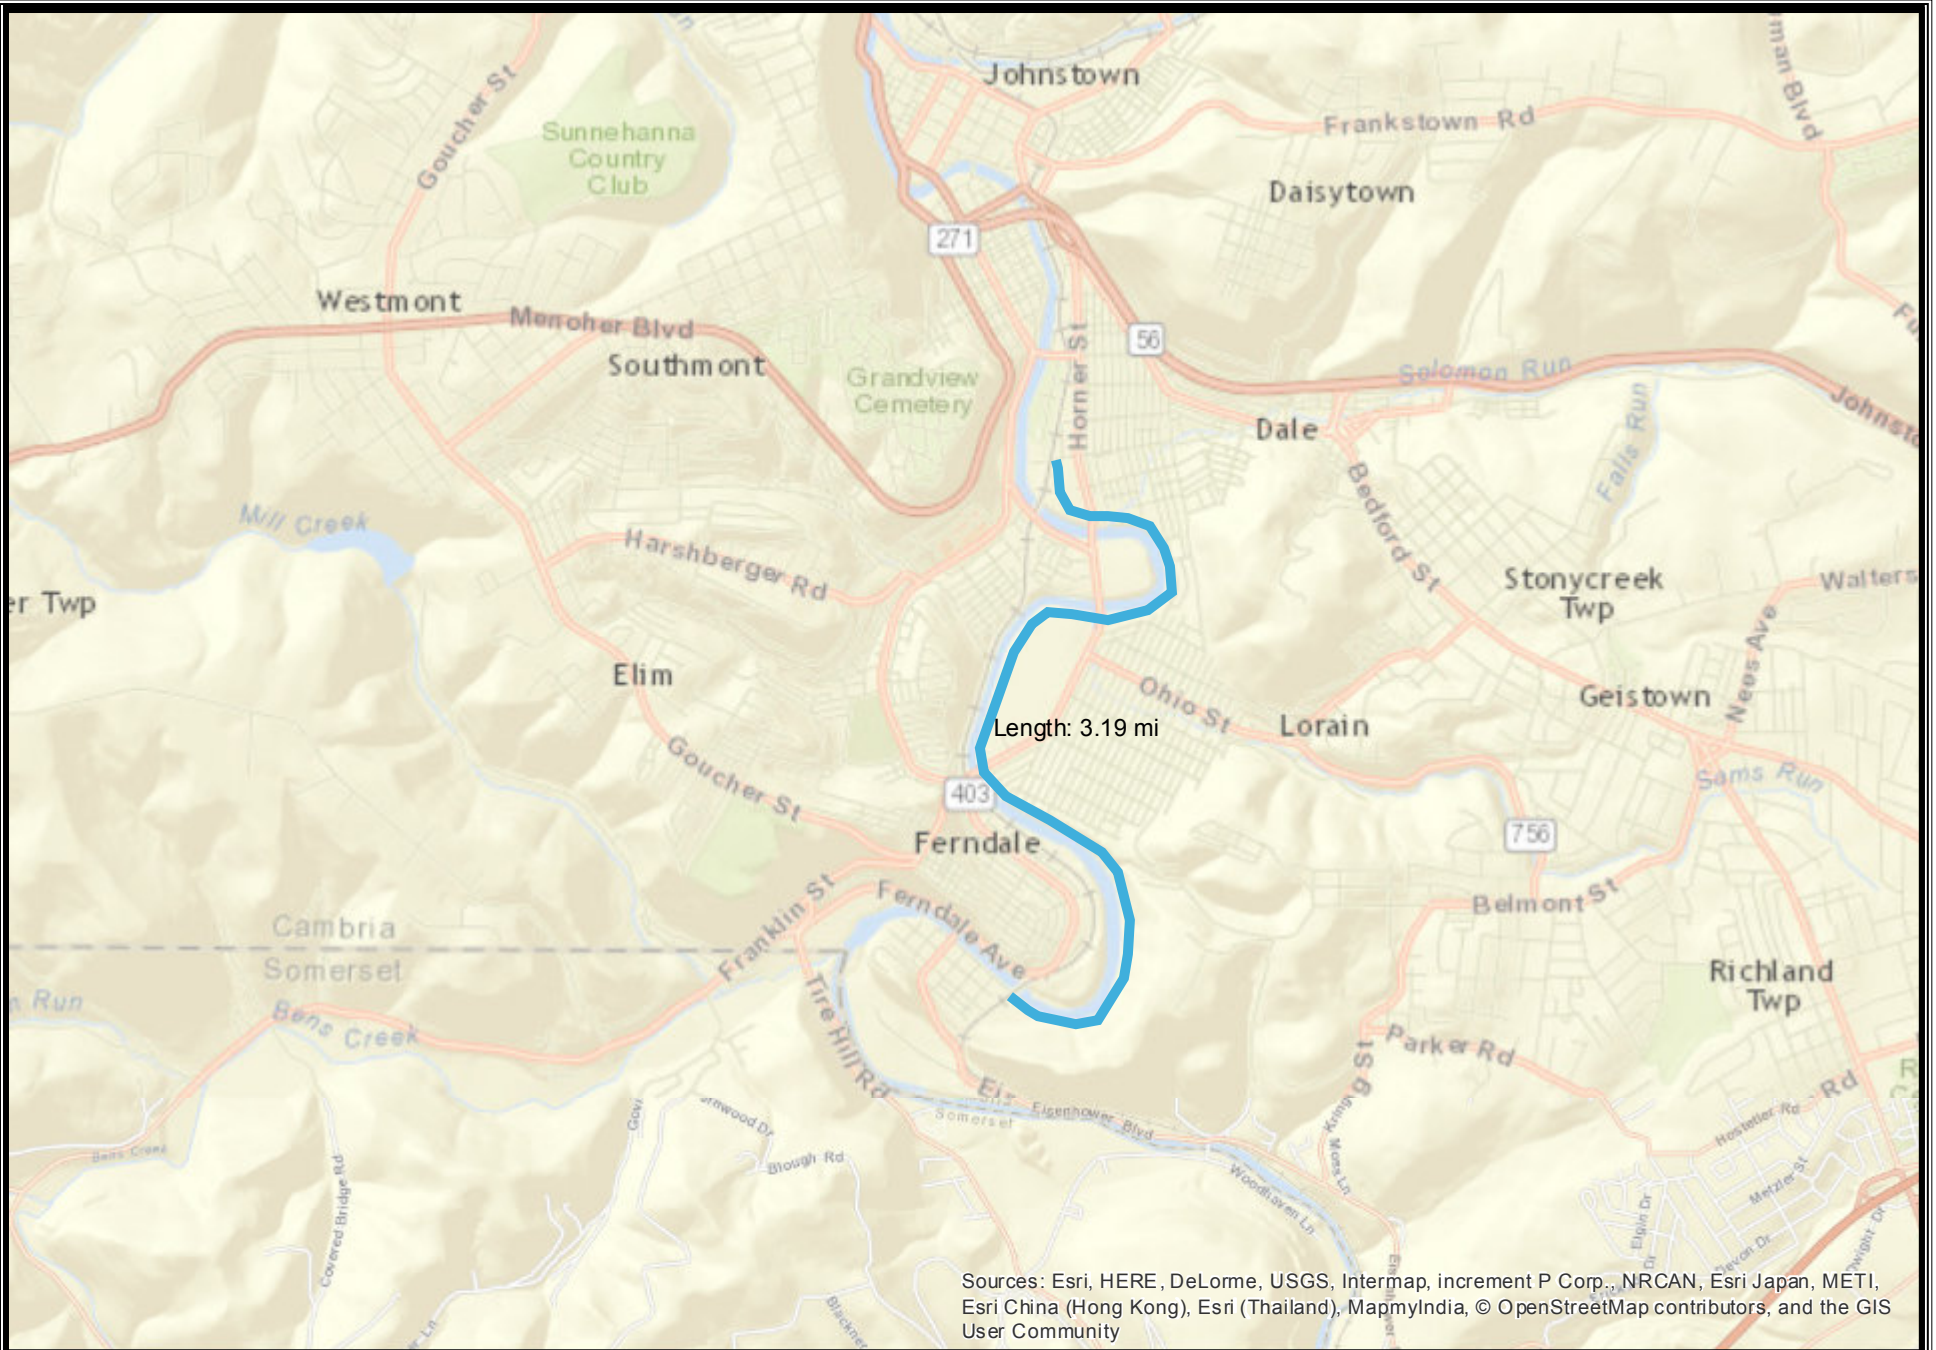

Jim Mayer Map

Sources: Esri, HERE, DeLorme, USGS, Intermap, increment P Corp., NRCAN, Esri Japan, METI, Esri China (Hong Kong), Esri (Thailand), MapmyIndia, © OpenStreetMap contributors, and the GIS User Community

This map is a product of Cambria County GIS.
© 2016 Cambria County, Pennsylvania.
All rights reserved.
Printed on 30 Aug 2016